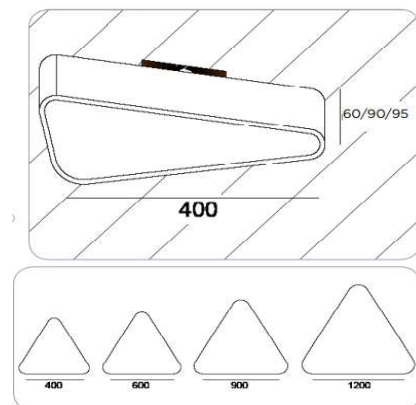

Dimension diagram